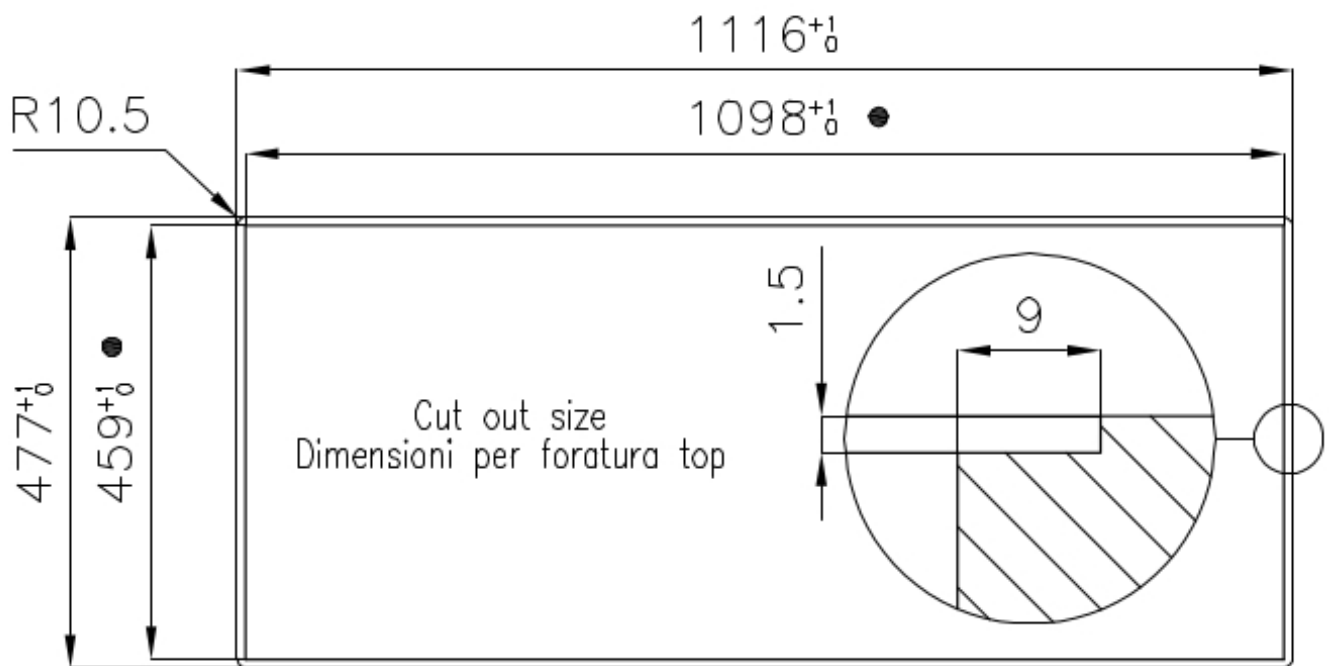

- Built-in cut out for FTS – Foratura per installazione FTS