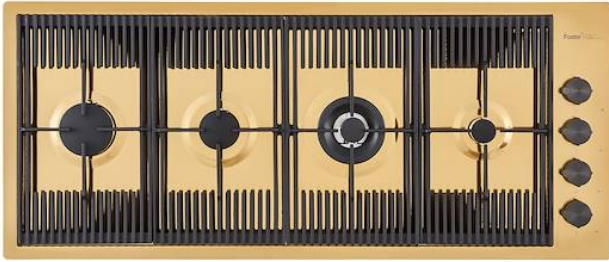

MILANO 4 BRULEURS GOLD

Gas hobs

Code: G681 F09

TABLE CUISSON GAZ MILANO A FLEUR GOLD - 4 brûleurs

DETAILS

Coloring Gold

Edge/Installation Type Flush-mount | Top-mount

Finish PVD

Material AISI 304 stainless steel

Texture Brushed in line

Supply 220 - 240 V; 50/60 Hz

Dimensions 1115x476 mm

Base size 120 cm

Heating element Four burners

Built-in hole [View technical data sheet](#)

Grids [Cast iron grids and enamelled burner covers](#)

Gas type [Tested for installation with natural gas, LPG nozzle set included.](#)

Type [Gas Hob](#)

FEATURES

Gold [The Gold finish is obtained by treating the steel with a physical process called PVD \(Physical Vacuum Deposition\) which deposits particles of noble metals on the surface. The result is a unique and refined aesthetic effect, and an improvement in the mechanical properties of the steel that is more resistant to shocks and scratches.](#)

Cast iron grids

Cast-iron is the ideal material for an hob grid, this due to the manifold properties characterising it: high heat capacity that improves cooking performance; high weight and stability that improve safety; sturdiness that preserves the hob's original aspect over time; easy cleaning.